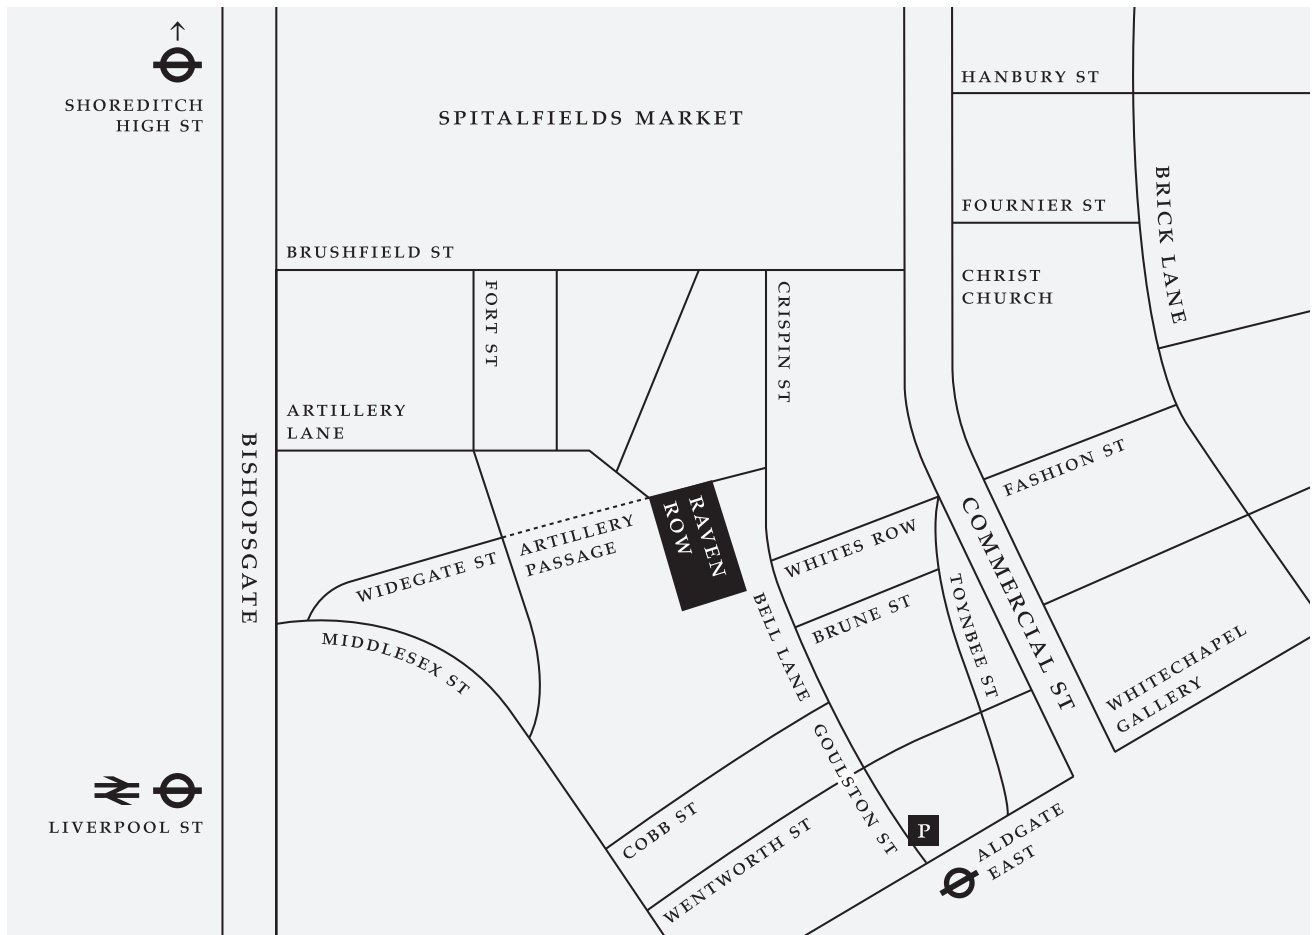

Raven Row
56 Artillery Lane
London E1 7LS
T +44 (0)20 7377 4300
www.ravenrow.org

Please note, this map is topological (not to scale)

Underground/Train

Liverpool Street Station (Circle, Central, Hammersmith & City, Metropolitan lines and National Rail). Closest exit: Bishopsgate east